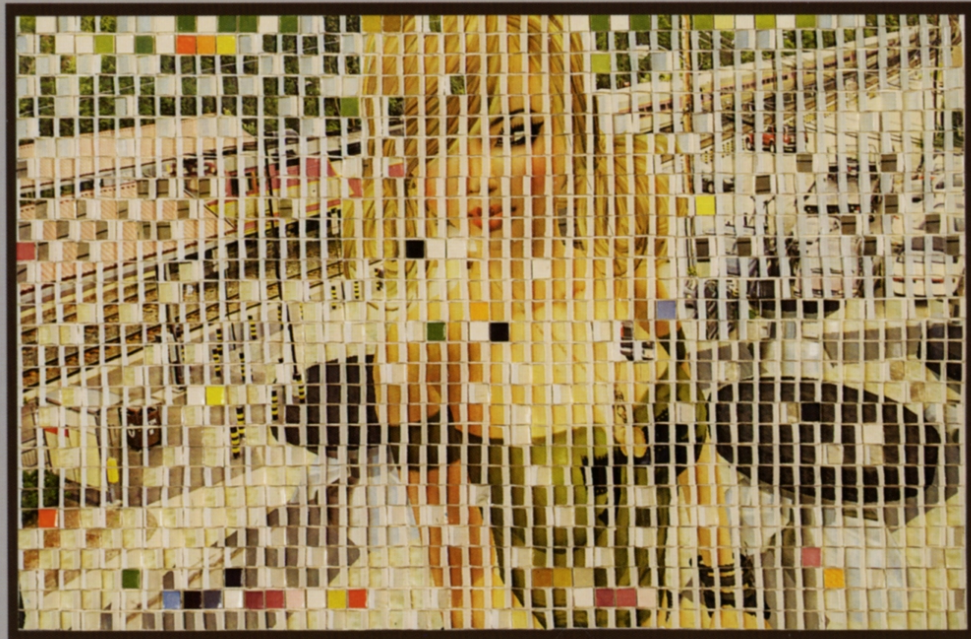

4.3.2 "Real life, Virtual Life", Bemidji State University, MN (invitation)

Real Life/VIRTUAL LIFE

Real Life/VIRTUAL LIFE

The Talley gallery is pleased to present the works of ceramic artist Megumi Naitoh. Her interest in the narrative depiction of daily life by Roman mosaics inspired a collection of works that depict our two worlds, our real lives and the lives we create on the internet. Her mosaics are made in a unique way that present two images integrated into one piece, reflecting both worlds at the same time. The Show runs: